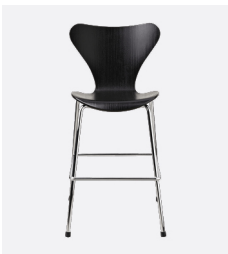

## SERIES 7™ JUNIOR ARNE JACOBSEN

DESCRIPTION

EXCL. VAT

Junior chair

529

MATERIALS: Coloured ash veneer, chromed steel  
COLOUR: Black  
DIMENSIONS: Width 42 cm, depth 44 cm, height 79 cm, seat height 52 cm  
COLLI: 1  
ITEM NO.: 840236