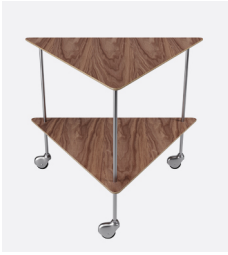

AJ TROLLEY™ Arne Jacobsen

DESCRIPTION

EXCL. VAT

Side table

1,249

MATERIALS: Brushed stainless steel, MDF, clear lacquered walnut veneer
COLOUR: Walnut
DIMENSIONS: Width 67 cm, depth 59 cm, height 54,7 cm
COLLI: 1
ITEM NO.: 840412

ANALOG™ Jaime Hayon

DESCRIPTION

EXCL. VAT

Side table

1,399