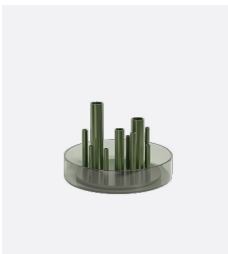

MATERIALS: Handblown glass, anodised aluminium
COLOUR: Forest green
DIMENSIONS: Diameter 1.9 cm, height 13,1 cm
COLLI: 4
ITEM NO.: 840144

IKERU LOW VASE JAIME HAYON

DESCRIPTION

EXCL. VAT

Low vase

189