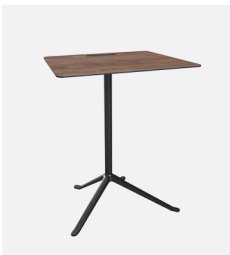

MATERIALS: Tabletop in compact laminate, base in powder coated aluminium
COLOUR: Walnut, black
DIMENSIONS: Width 51 cm, depth 38,5 cm, height 60,5 cm
COLLI: 1
ITEM NO.: KS14

5 702370 180959

LITTLE FRIEND™ Kasper Salto

DESCRIPTION

EXCL. VAT

Fixed height side table

1,349