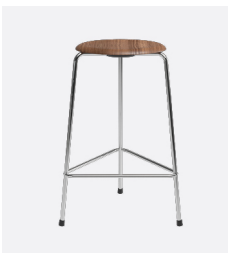

HIGH DOT™ COUNTER STOOL ARNE JACOBSEN

DESCRIPTION

EXCL. VAT

Counter stool 3-Legs

519

MATERIALS: Walnut veneer, chromed base
COLOUR: Walnut
DIMENSIONS: Diameter 34 cm, height 65 cm
COLLI: 1
ITEM NO.: 840133