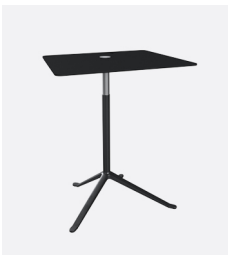

MATERIALS: Tabletop in compact laminate, base in powder coated aluminium
COLOUR: Black, black
DIMENSIONS: Width 51 cm, depth 38,5 cm, height 50-73 cm
COLLI: 1
ITEM NO.: KS13

LITTLE FRIEND™ Kasper Salto

DESCRIPTION

EXCL. VAT

Hight adjustable side table

2,199