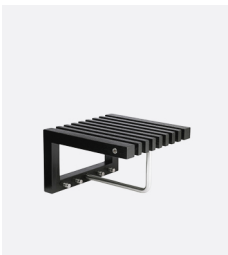

MATERIALS: Oak, FSC Mix, stainless steel
COLOUR: Black
DIMENSIONS: Width 31 cm, depth 30 cm, height 18,5 cm
COLLI: 1
ITEM NO.: S1920454

5 706420 050377

CUTTER WARDROBE Niels Hvass

DESCRIPTION

EXCL. VAT

Wardrobe

1,099