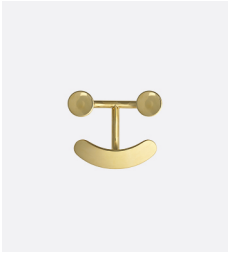

# HAPPY HOOK Jaime Hayon

DESCRIPTION

EXCL. VAT

Hook

94

MATERIALS: Painted steel  
COLOUR: Turquoise  
DIMENSIONS: Width 15 cm, depth 6.5 cm, length 13 cm  
COLLI: 4  
ITEM NO.: 850412

5 704890 504123

# HAPPY HOOK Jaime Hayon

DESCRIPTION

EXCL. VAT

Hook

94

MATERIALS: Painted steel  
COLOUR: Green grey  
DIMENSIONS: Width 15 cm, depth 6.5 cm, length 13 cm  
COLLI: 4  
ITEM NO.: 850413

5 704890 504130

## HAPPY HOOK JAIME HAYON

DESCRIPTION

EXCL. VAT

Hook 149

MATERIALS: Brass  
COLOUR: Brass  
DIMENSIONS: Width 15 cm, depth 6.5 cm, length 13 cm  
COLL: 4  
ITEM NO.: 850421