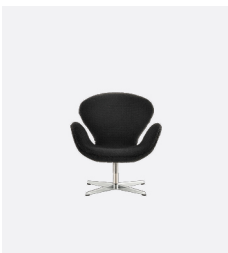

MATERIALS: Textile, chromed base
COLOUR: Black
DIMENSIONS: Width 13,5 cm, height 9 cm
COLLI: 2
ITEM NO.: 840060